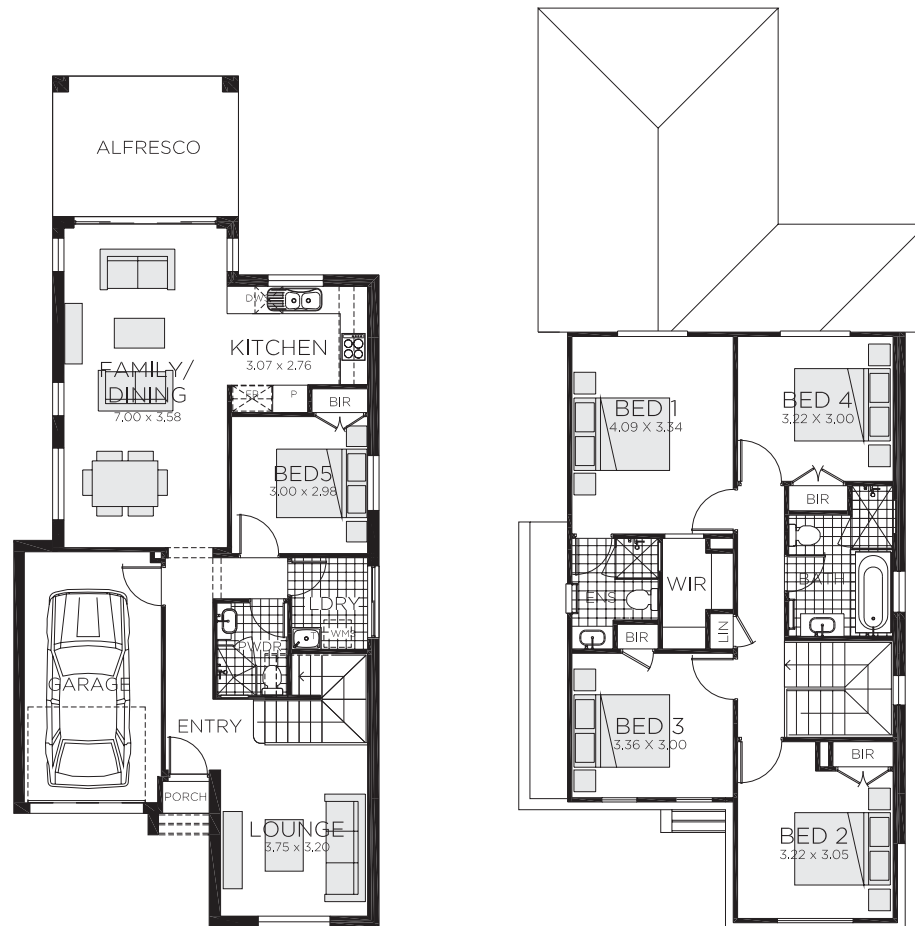

9 METRE WIDE BLOCK

# BENHAM 22SG

The Benham combines sublime contours and architectural lines into a fusion that is worthy of celebration. At first glance this home will intrigue and delight as it reveals its dominant open living areas and spacious bedrooms ready for seclusion or fun filled entertaining.

 5
  2
  1
  21.1

Ground Floor Living	84.45m <sup>2</sup>
Garage	18.84m <sup>2</sup>
Porch	1.34m <sup>2</sup>
Alfresco	12.54m <sup>2</sup>
Total	196.25m <sup>2</sup>
Total	21.12 squares
Overall Width	8.00m
Overall Length	18.65m

FITS 9m WIDE BLOCK