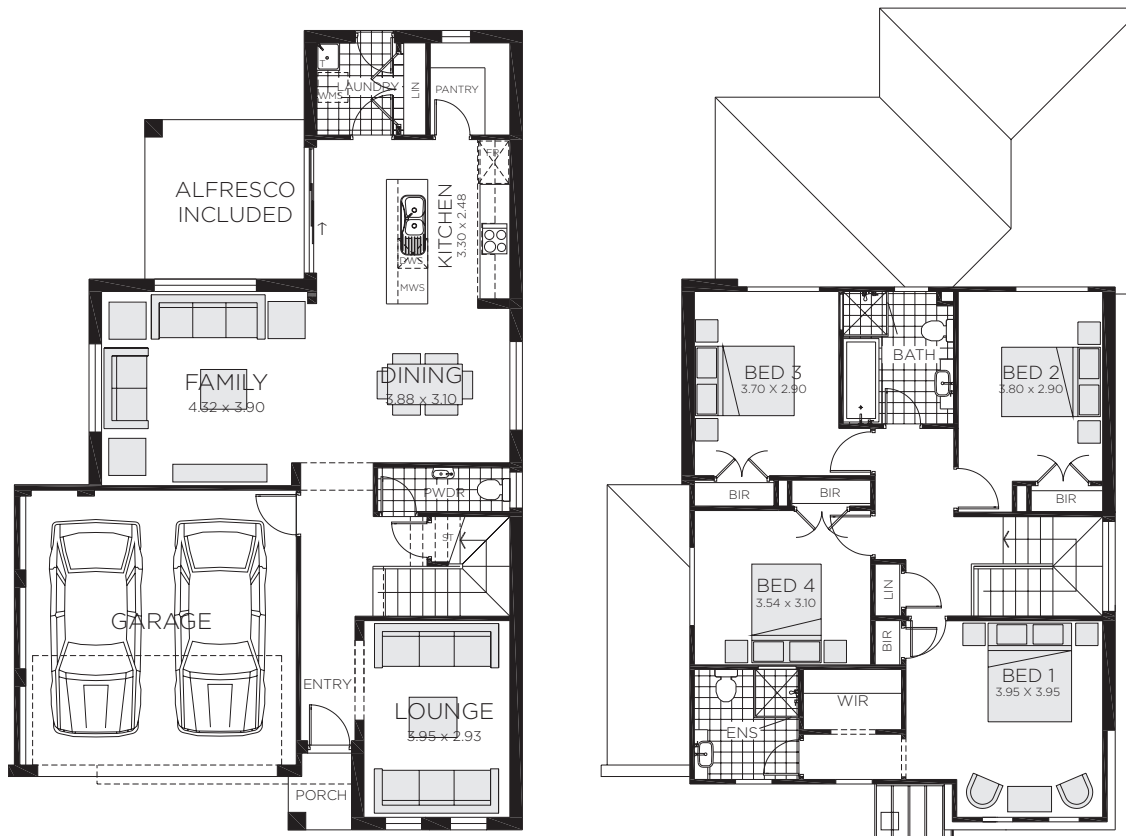

12.1/13 METRE WIDE BLOCK

# SEAVIEW 24

The Seaview is a design of infinite style that incorporates modern architecture with smart thinking to meet the needs of today's family. This is home of boundless opportunities, designed to enhance every occasion and create a welcoming and personable space of tranquillity.

 4
  3.5
  2
  23.9

Ground Floor Living	88.52m <sup>2</sup>
First Floor Living	89.70m <sup>2</sup>
Garage	32.71m <sup>2</sup>
Porch	1.36m <sup>2</sup>
Alfresco	10.24m <sup>2</sup>
Total	222.53m <sup>2</sup>
Total	23.9 squares
Overall Width	10.200m
Overall Length	16.050m