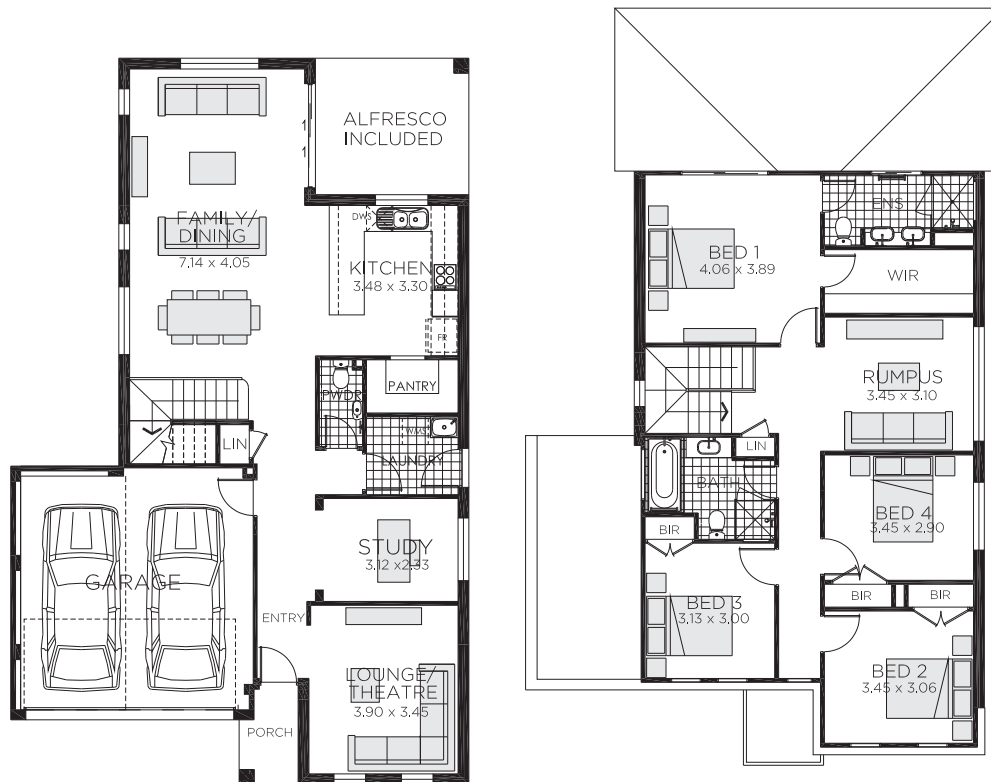

12.1/13 METRE WIDE BLOCK

HUNTLEY 27

Are you aspiring to be a gourmet chef, love to entertain or catering to a crowd everyday? Finally a design created to tick all the boxes for a family's everyday needs and wants. Its true, big space does equal bliss for all.

FITS 12.1/13m WIDE BLOCK

 4
  2.5
  2
  26.7

Ground Floor Living	99.76m ²
First Floor Living	102.67m ²
Garage	32.69m ²
Porch	2.67m ²
Alfresco	11.22m ²
Total	249.01m ²
Total	26.7 squares
Overall Width	10.6m
Overall Length	16.810m