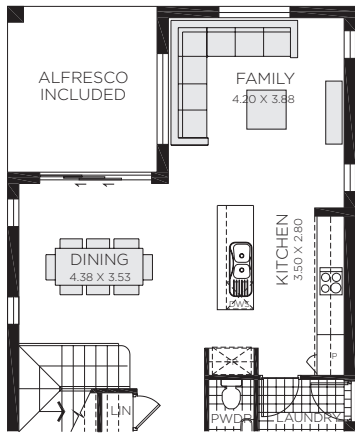

12.1/13 METRE WIDE BLOCK

HUNTLEY 24

Are you aspiring to be a gourmet chef, love to entertain or catering to a crowd everyday? Finally a design created to tick all the boxes for a family's everyday needs and wants. Its true, big space does equal bliss for all.

FITS 12.1/13m WIDE BLOCK

ALTERNATE FAMILY / DINING AREA

 4
  2.5
  2
  24.5

Ground Floor Living	90.09m ²
First Floor Living	91.36m ²
Garage	32.70m ²
Porch	2.02m ²
Alfresco	12.08m ²
Total	228.25m ²
Total	24.5 squares
Overall Width	10.180m
Overall Length	16.310m