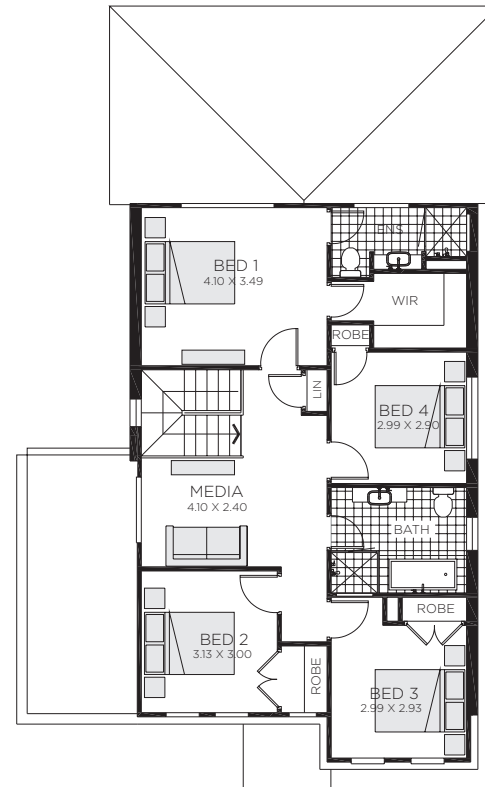

12.1/13 METRE WIDE BLOCK

HUNTLEY 24

Are you aspiring to be a gourmet chef, love to entertain or catering to a crowd everyday? Finally a design created to tick all the boxes for a family's everyday needs and wants. Its true, big space does equal bliss for all.

FITS 12.1/13m WIDE BLOCK

ALTERNATE FAMILY / DINING AREA

 4
  2.5
  2
  24.5

Ground Floor Living	90.09m ²
First Floor Living	91.36m ²
Garage	32.70m ²
Porch	2.02m ²
Alfresco	12.08m ²
Total	228.25m ²
Total	24.5 squares
Overall Width	10.180m
Overall Length	16.310m