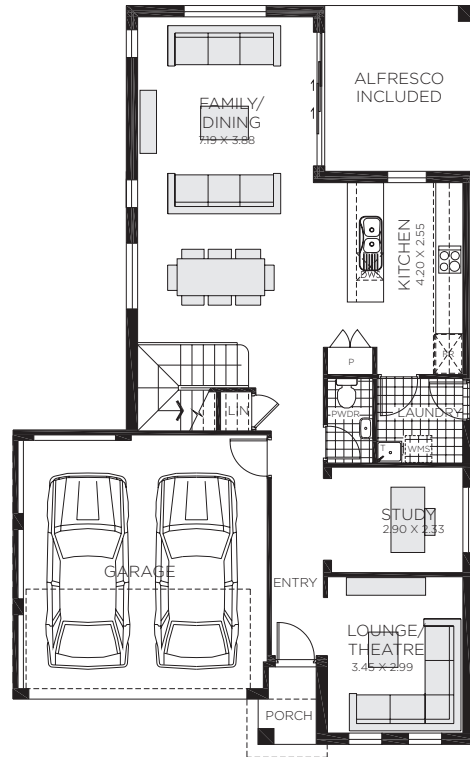

12.1/13 METRE WIDE BLOCK

HUNTLEY 24

Are you aspiring to be a gourmet chef, love to entertain or catering to a crowd everyday? Finally a design created to tick all the boxes for a family's everyday needs and wants. Its true, big space does equal bliss for all.

FITS 12.1/13m WIDE BLOCK

ALTERNATE FAMILY / DINING AREA

 4
  2.5
  2
  24.5

Ground Floor Living	90.09m ²
First Floor Living	91.36m ²
Garage	32.70m ²
Porch	2.02m ²
Alfresco	12.08m ²
Total	228.25m ²
Total	24.5 squares
Overall Width	10.180m
Overall Length	16.310m