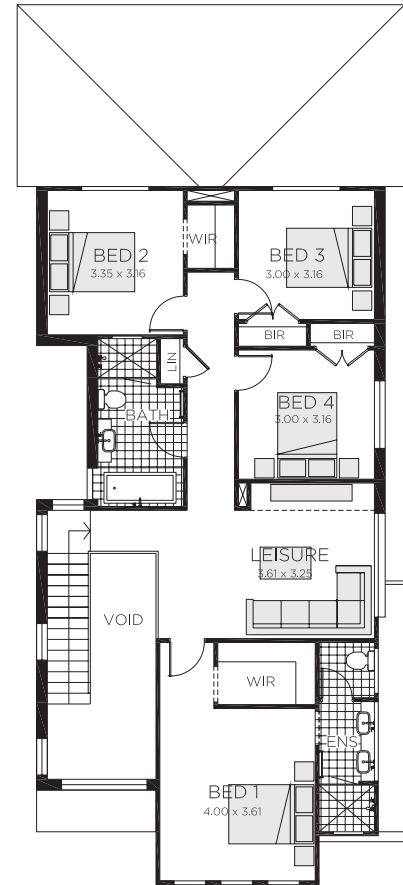

10/11 METRE WIDE BLOCK

SOHO 29

If you are looking for a home you can be proud of then this is it; a design that thoughtfully combines space for relaxing and a busy lifestyle. This design packs in everything you need with four bedrooms and three separate living areas. Take advantage of sunlight with the option to mirror reverse the back section of this home on your block.

MIRRORED REAR OPTION

 4
  2.5
  2
  29.4

Ground Floor Living	104.86m ²
First Floor Living	118.74m ²
Garage	35.67m ²
Porch	2.53m ²
Alfresco	11.60m ²
Total	273.40m ²
Total	29.4 squares
Overall Width	9.000m
Overall Length	19.000m

FITS 10/11m WIDE BLOCK