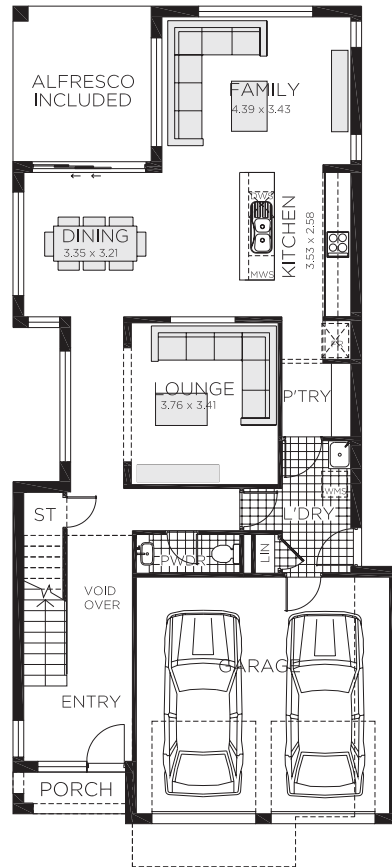

10/11 METRE WIDE BLOCK

SOHO 29

If you are looking for a home you can be proud of then this is it; a design that thoughtfully combines space for relaxing and a busy lifestyle. This design packs in everything you need with four bedrooms and three separate living areas. Take advantage of sunlight with the option to mirror reverse the back section of this home on your block.

MIRRORED REAR OPTION

 4
  2.5
  2
  29.4

Ground Floor Living	104.86m ²
First Floor Living	118.74m ²
Garage	35.67m ²
Porch	2.53m ²
Alfresco	11.60m ²
Total	273.40m ²
Total	29.4 squares
Overall Width	9.000m
Overall Length	19.000m

FITS 10/11m WIDE BLOCK