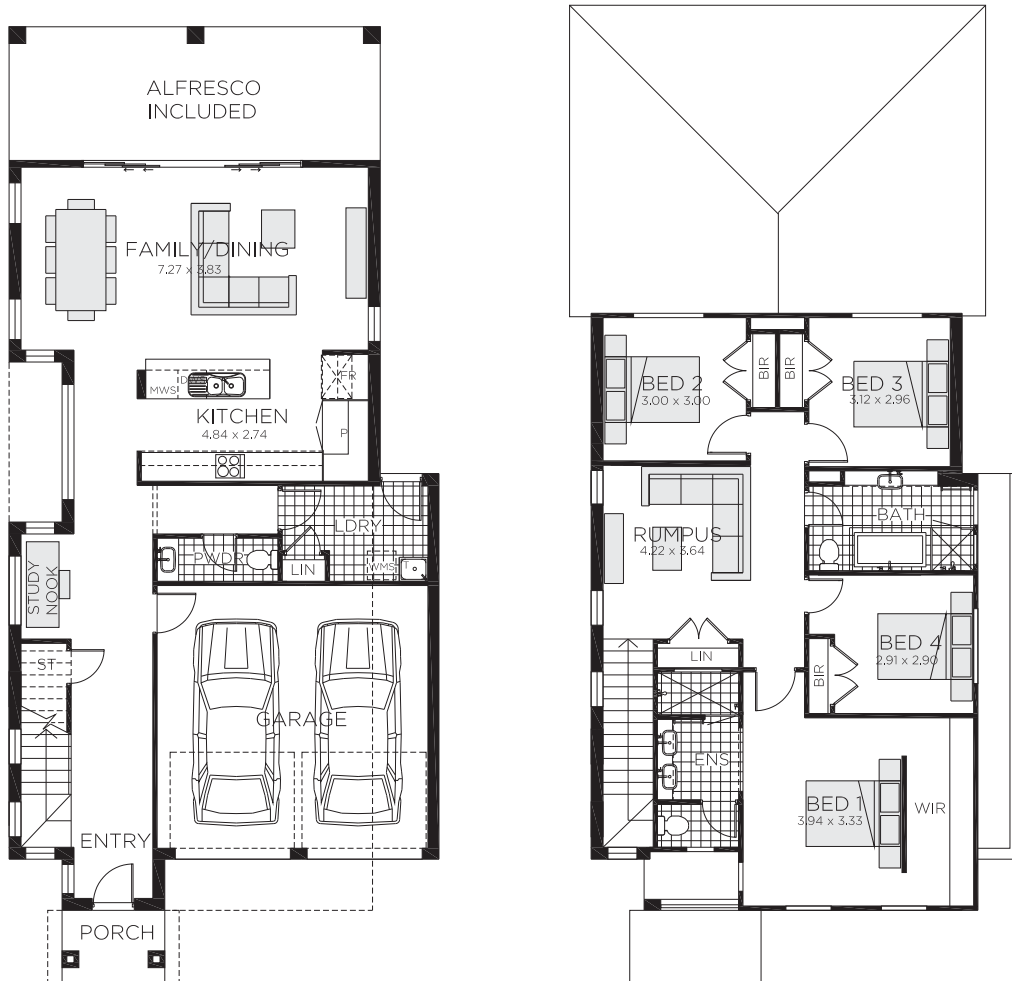

10/11 METRE WIDE BLOCK

MONTANA 26

Practical living with affordable luxuries, the Montana is a double storey, four bedroom showpiece of intelligent home design. The impressive kitchen, family and dining area, filled with space and natural light is great for entertaining or spending quality time with the family.

4
 2.5
 2
 26.2

| | |
|---------------------|----------------------|
| Ground Floor Living | 88.42m ² |
| First Floor Living | 96.55m ² |
| Garage | 33.77m ² |
| Porch | 3.22m ² |
| Alfresco | 21.75m ² |
| Total | 243.71m ² |
| Total | 26.2 squares |
| Overall Width | 9.000m |
| Overall Length | 20.000m |