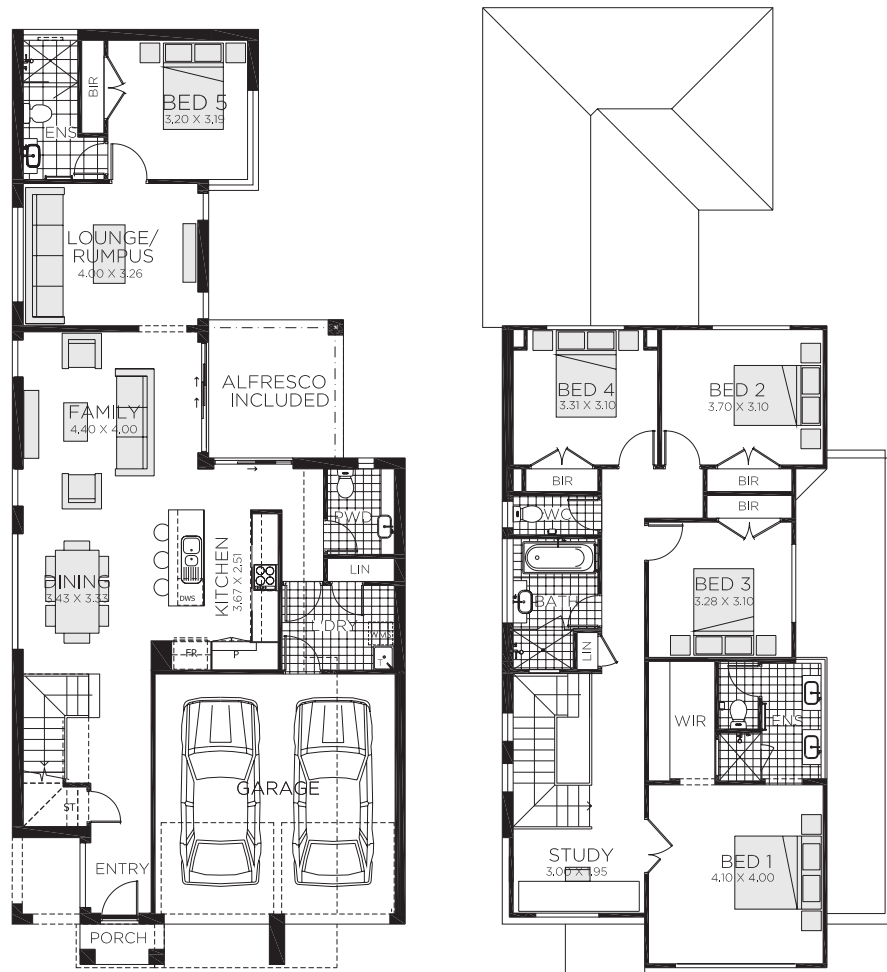

10/11 METRE WIDE BLOCK

DERWENT 27

A home that will impress you with the value it offers particularly it's suitability for a 11 metre wide block without compromising on space. With a range of floor plan options this home can also be adapted to a five bedroom home to cater for extended families or multi-generational living.

FITS 10/11m WIDE BLOCK

5
 3.5
 2
 27.5

Ground Floor Living	108.61m ²
First Floor Living	103.09m ²
Garage	32.83m ²
Porch	1.78m ²
Alfresco	9.77m ²
Total	256.08m ²
Total	27.5 squares
Overall Width	9.000m
Overall Length	21.425m